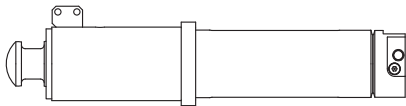

Hydraulic cylinders for mobile cranes

- Stabilizer
- Suspension
- Counterweight
- Extension
- Pulling
- Top
- Top lock
- etc.

Please scan with your mobile device for further information.

Stabilizer

Pulling

Suspension

Top

Counter-weight

Top lock

Extension

Parameters for mobile crane cylinders on demand.

Europa/Deutschland

Pacoma GmbH
Königsberger Straße 12
D-37269 Eschwege
info@pacoma.com
www.pacoma.com