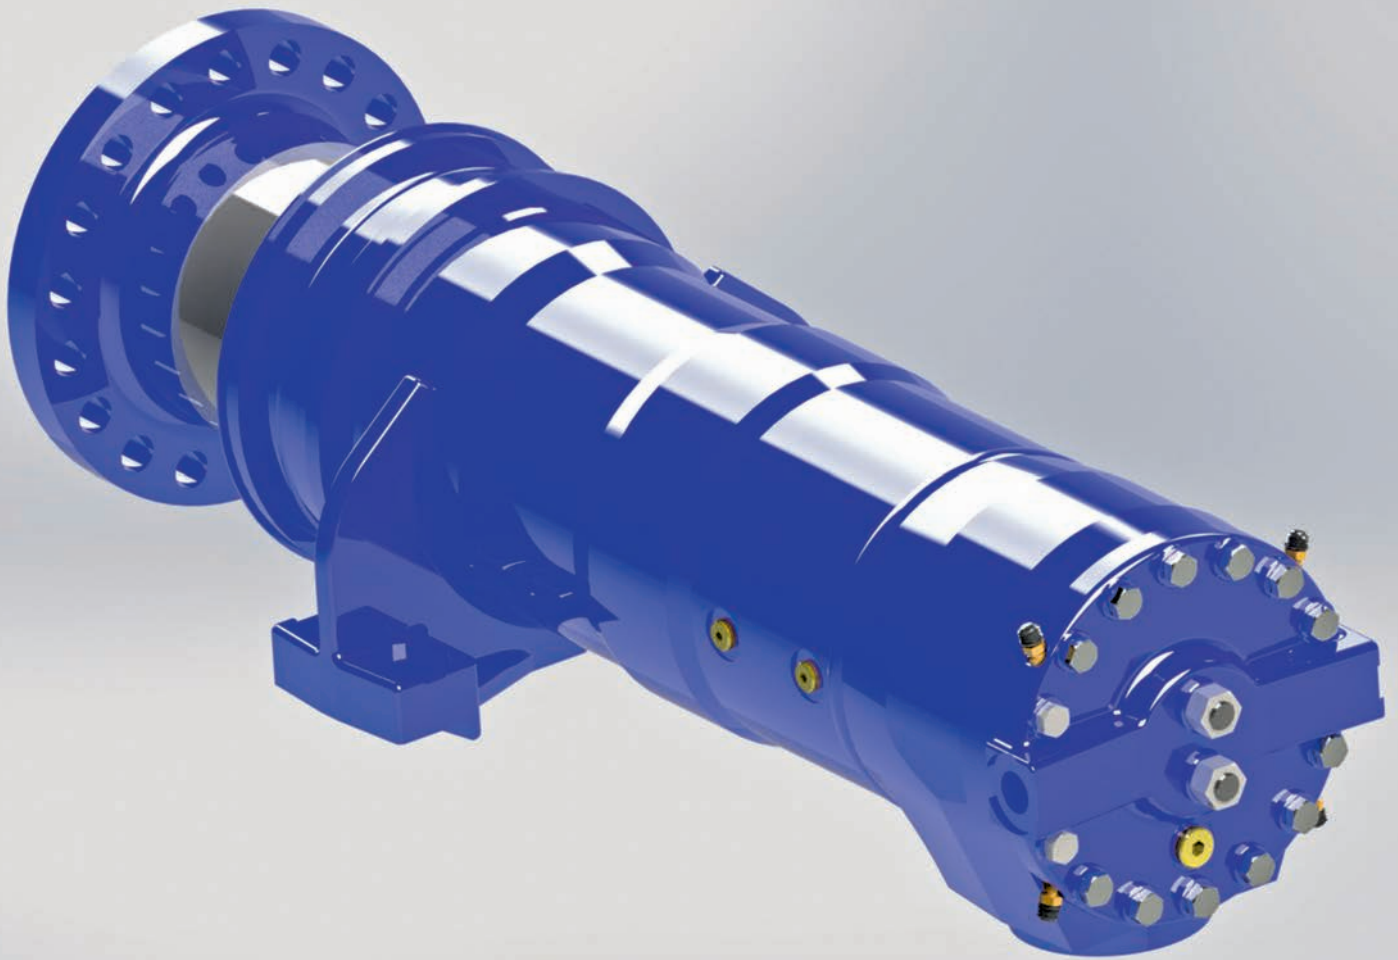

Hydraulic cylinders for mobile cranes

- Stabilizer
- Suspension
- Counterweight
- Extension
- Pulling
- Top
- Top lock
- etc.

Please scan with your mobile device for further information.

Stabilizer

Pulling

Suspension

Top

Counter-weight

Top lock

Extension

Parameters for mobile crane cylinders on demand.

Europa/Deutschland

Pacoma GmbH
Königsberger Straße 12
D-37269 Eschwege
info@pacoma.com
www.pacoma.com